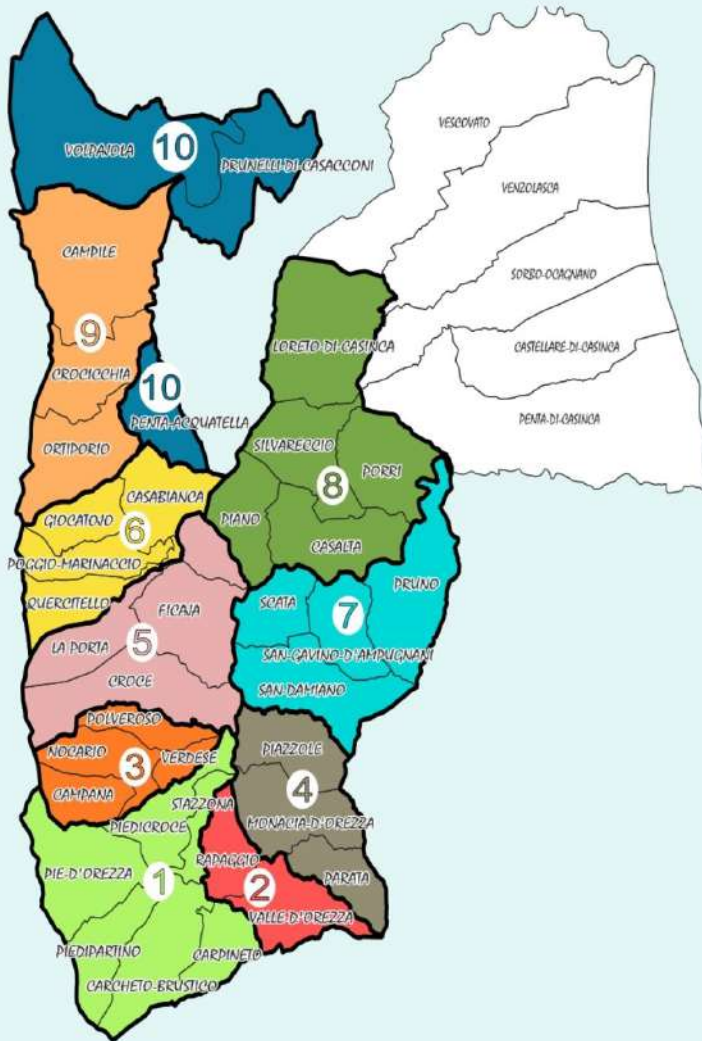

LIGNES DU TRANSPORT INTERCOMMUNAL DE LA CASTAGNICCIA-CASINCA ET JOURS DE PASSAGE

SEMAINE 1

Ligne 1 (Lundi)

- Piazza a Terra - CARPINETO
- Hameau de Brustico - CARCHETO-BRUSTICO
- Hameau de Caroheto - CARCHETO-BRUSTICO
- Village - PIEDIPARTINO
- Village - PIE-D'OREZZA
- Campodonico - PIE-D'OREZZA
- Village - PIEDICROCE
- Pastoreccia - PIEDICROCE
- Village - STAZZONA

Ligne 2 (Mardi)

- Village - VALLE-D'OREZZA
- Village - RAPAGGIO
- Garanza - SAN-DAMIANO
- Leccia Gelata - SCATA
- Runitariu - SCATA
- Fabbrica Vecchia - SCATA
- Casette - PRUNO

Ligne 3 (Mercredi)

- Village - CAMPANA
- Village - NOCARIO
- Celle et Pitricaggio - NOCARIO
- Erbajo - NOCARIO
- Village - VERDESE
- Village - POLVEROSO
- Ponte Biancu - PIEDICROCE
- Caldane - SAN-GAVINO

Ligne 8 (Mercredi)

- Village - CASALTA
- Village - PIANO
- Village - SILVARECCIO
- Corona - PORRI
- Village - PORRI
- Village - LORETO-DI-CASINCA

Ligne 9 (Jeudi)

- Village - ORTIPORIO
- Pianelli - ORTIPORIO
- Village - CROCICCHIA
- Micoria - CROCICCHIA
- Sant'Andrea - CROCICCHIA
- Village - CAMPILE
- Antibia - CAMPILE
- Canaghja - CAMPILE
- Barchetta - VOLPAJOLA

Ligne 10 (Vendredi)

- Village - PRUNELLI-DI-CASACCONI
- Acquatella - PENTA-ACQUATELLA
- Penta - PENTA-ACQUATELLA
- Village - VOLPAJOLA
- Funtanone - VOLPAJOLA